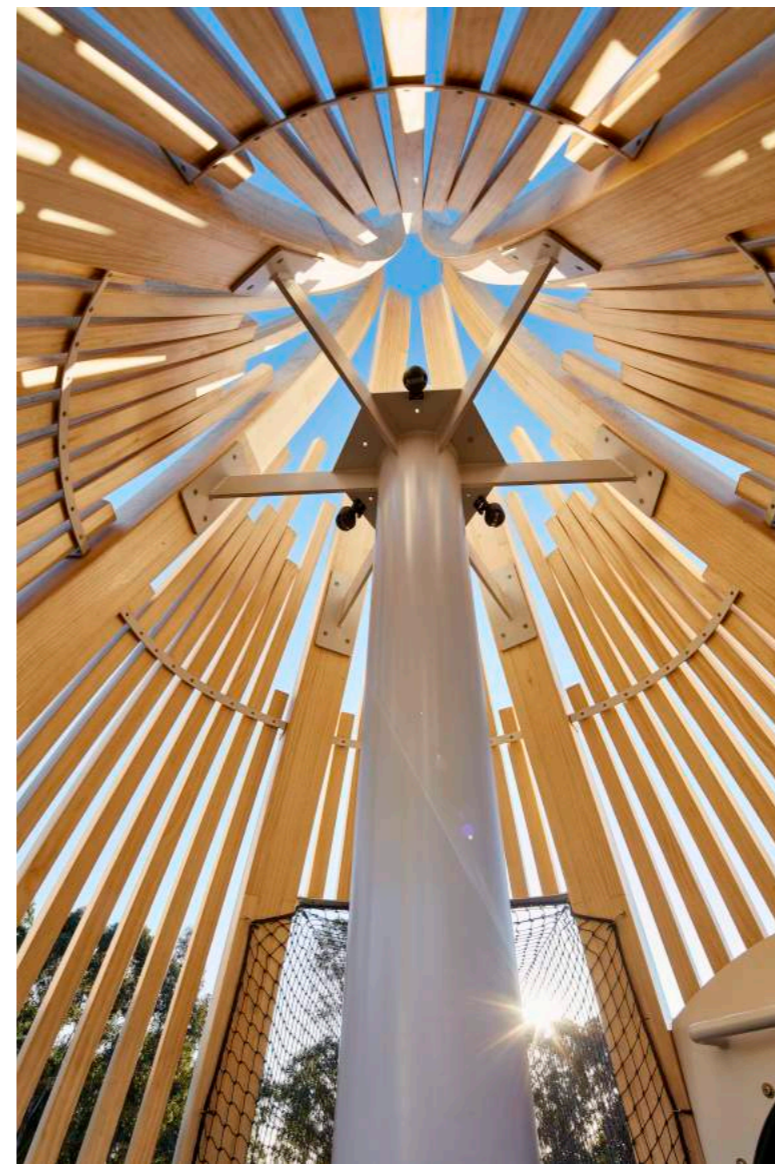

SUSTAINABLY
SOURCED

LOW
ENVIRONMENTAL
IMPACT

NON TOXIC

curvwood

About us

Australian based manufacturer, specialising in curved glue-laminated wooden structures (glulam).

We use Accoya wood for production of indoor and outdoor projects such as play spaces, art installations, landscape features, and structures as designed by our clients.